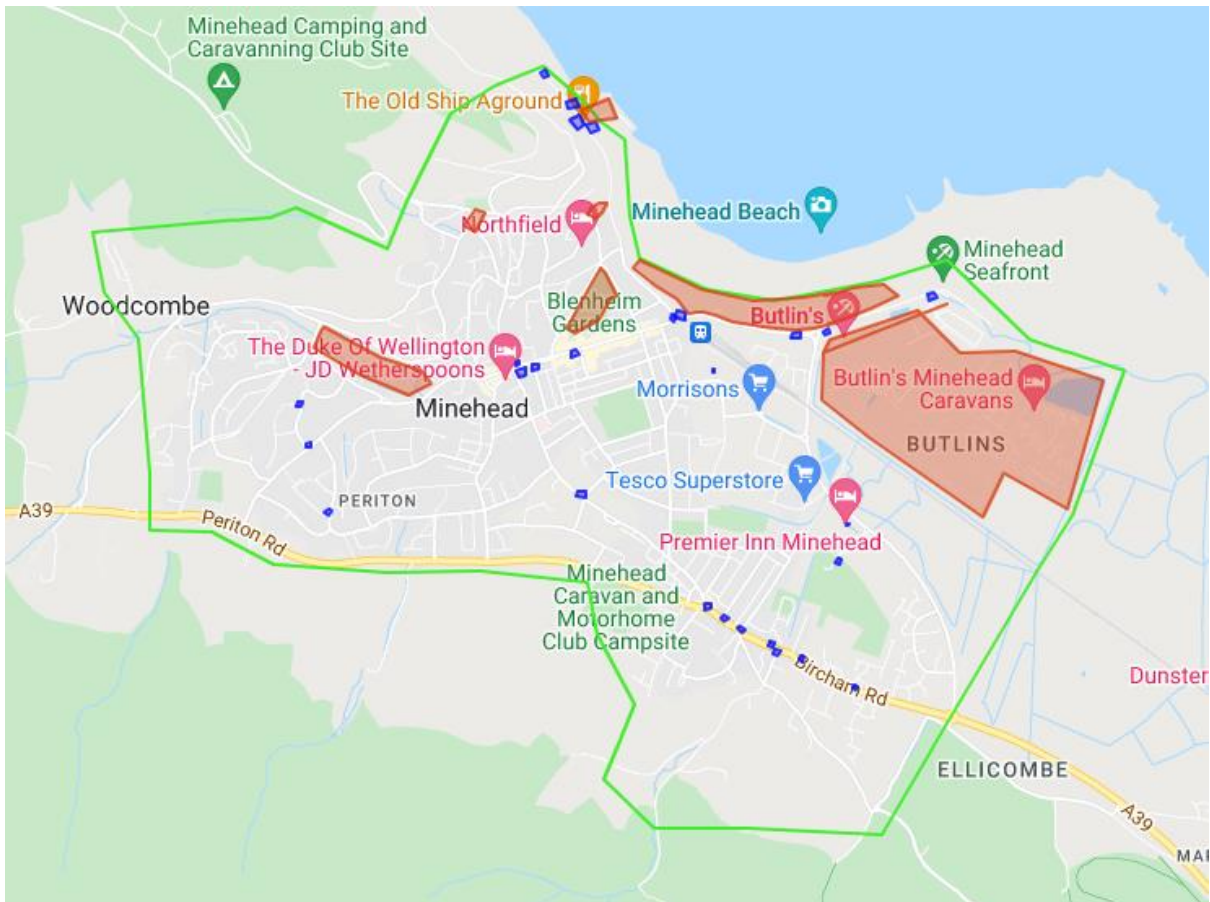

Appendix A - Scooter Trial Service Areas

Taunton Service Area

Minehead Service Area

Key: ■ Service area, ■ Parking Bay, ■ No Go Zone, ■ Slow Zone