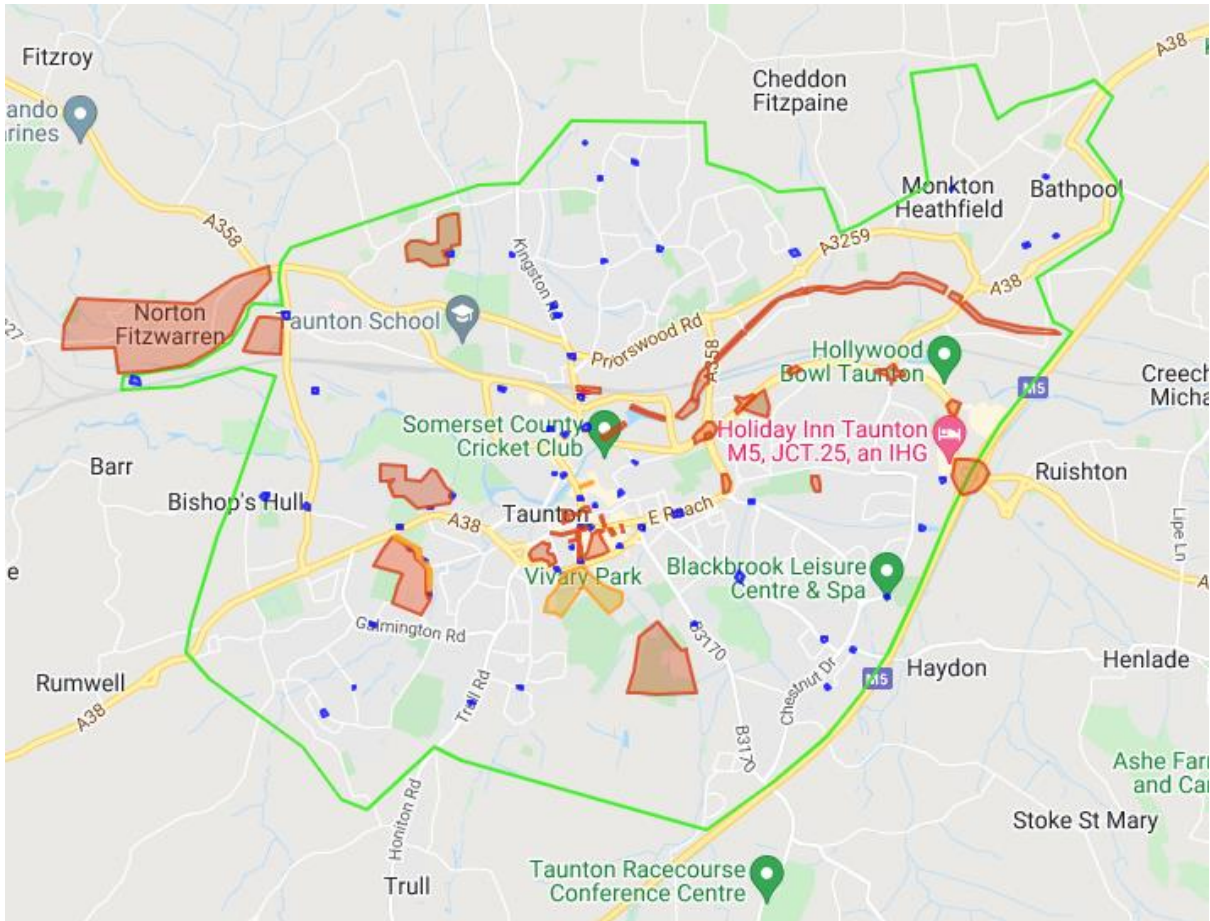

Appendix A - Scooter Trial Service Areas

Taunton Service Area

Minehead Service Area

Key: ■ Service area, ■ Parking Bay, ■ No Go Zone, ■ Slow Zone